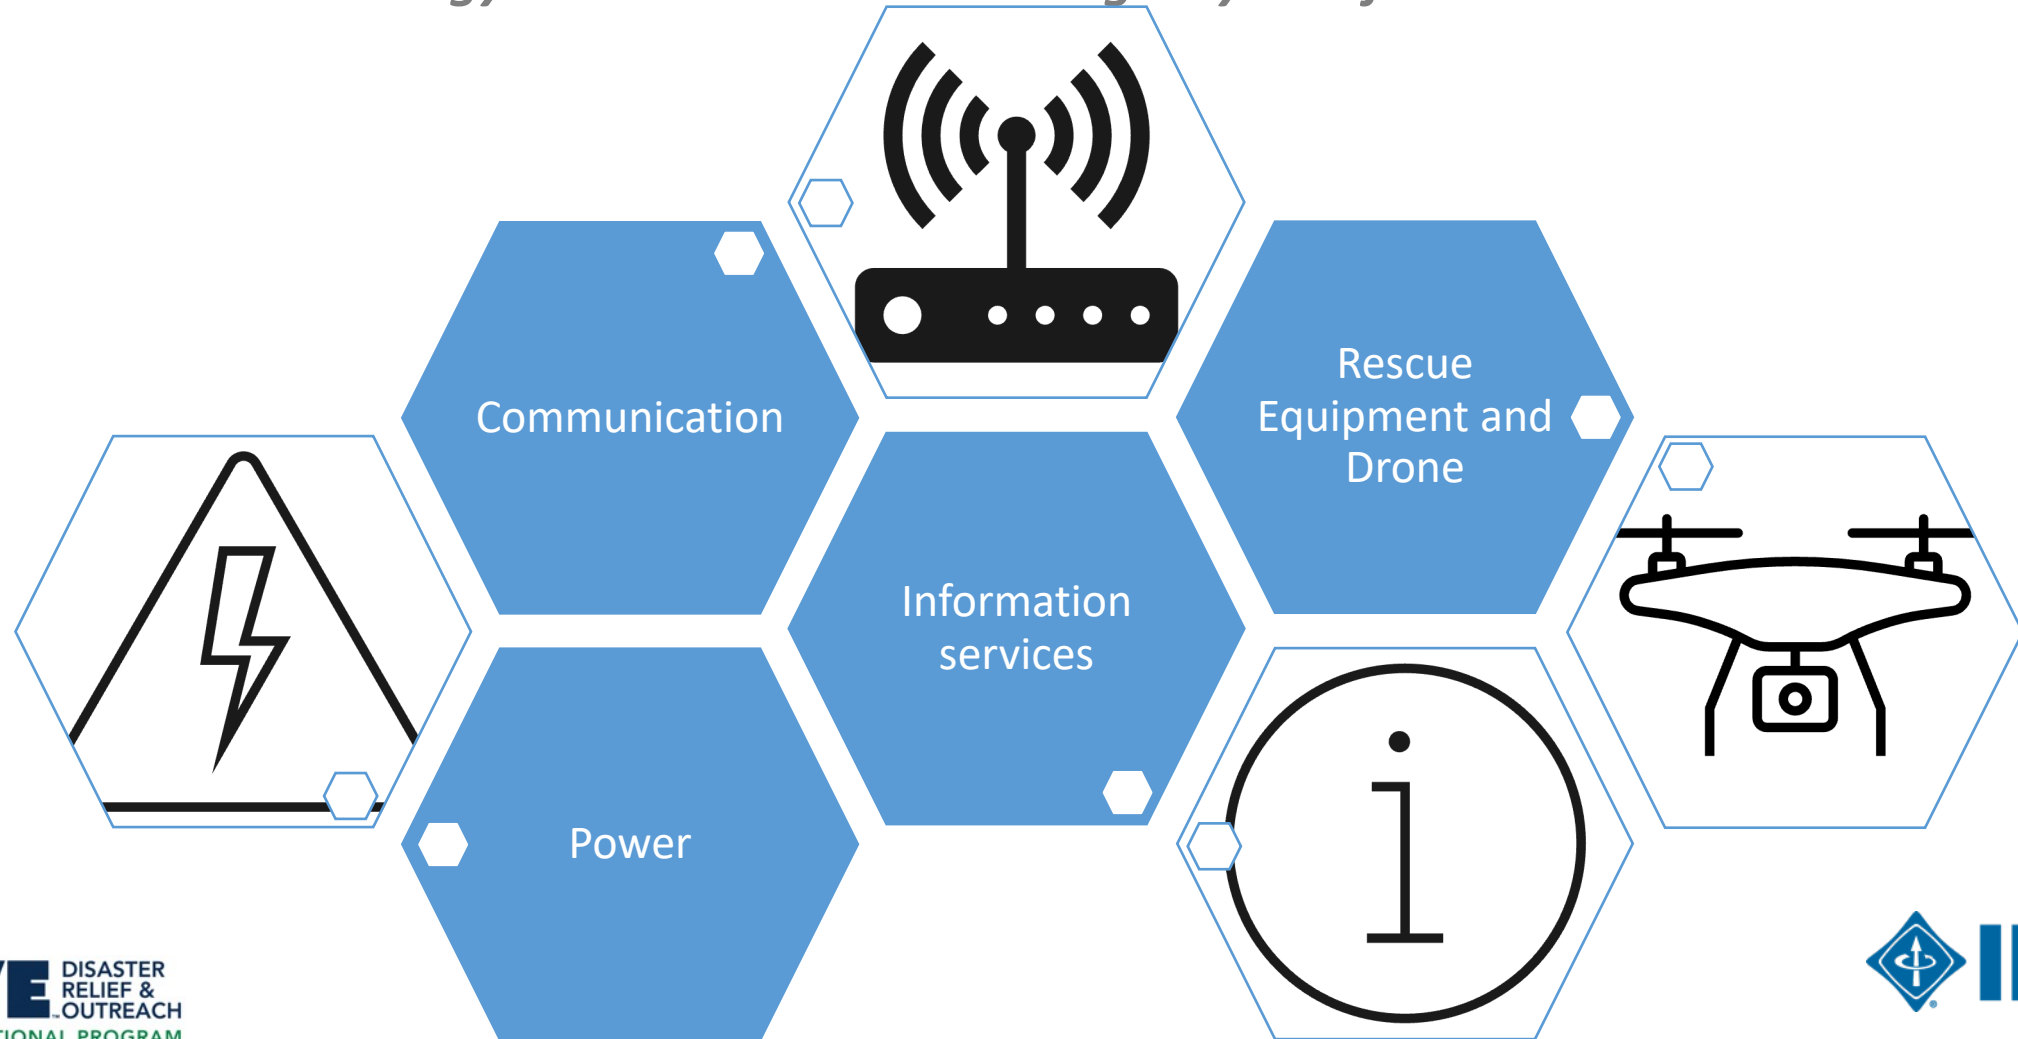

MOVE Truck - Details

Packed with technology to assist in diverse emergency relief activities